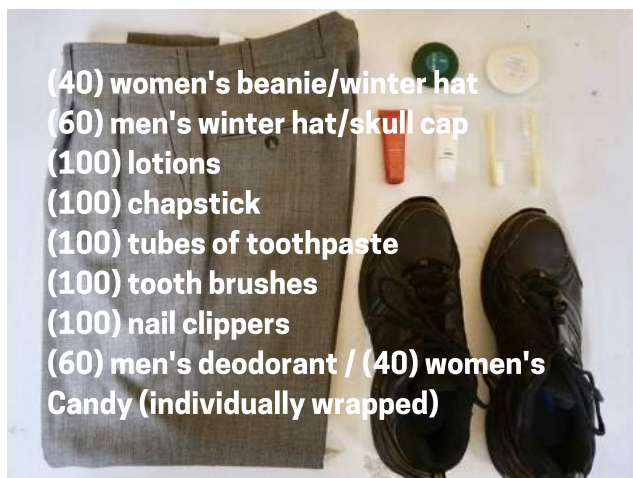

WE WILL CLOTHE & WE WILL FEED

Here at WWG we give Christmas bags out to our neighbors on Christmas Day. This year God has put it on our hearts to provide back packs filled with:

- (40) women's beanie/winter hat
- (60) men's winter hat/skull cap
- (100) lotions
- (100) chapstick
- (100) tubes of toothpaste
- (100) tooth brushes
- (100) nail clippers
- (60) men's deodorant / (40) women's Candy (individually wrapped)